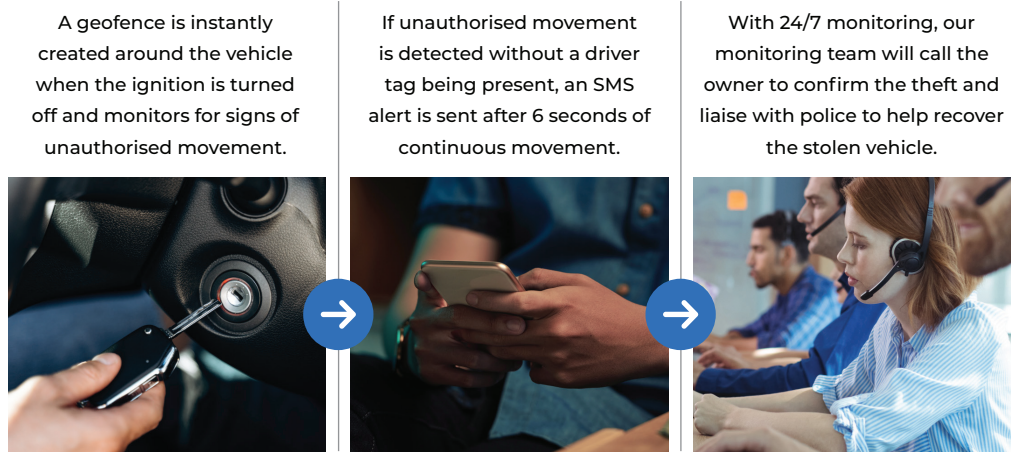

ScorpionTrack S7, S5 and S5+ trackers are **monitored 24/7, all year round**, by our dedicated monitoring team who will liaise with police in the event of theft.

Ultimate accuracy and reliability through GPS, GLONASS and Galileo satellite and GSM technology. Our trackers are also 4g capable, giving you unrivalled global coverage.

Customisable theft alerts such as early warnings based on ignition, GNSS, ADR tag & battery status – plus alerts if the vehicle is towed or moved using a transporter.

The ScorpionTrack desktop and mobile app allows you to **remotely access security, safety and convenience features.**

Manage your journey history, set geofence alerts, view driving behaviour analysis and much more.

A geofence is instantly created around the vehicle when the ignition is turned off and monitors for signs of unauthorised movement.