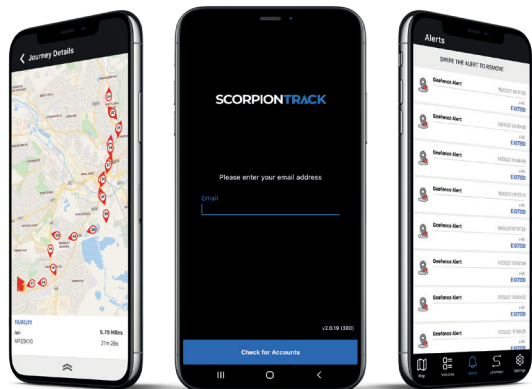

Car, van, motorhome, caravan, HGV, plant and agriculture, we cover them all. ScorpionTrack's innovative stolen vehicle tracking technology can be tailored for any user and has a range of features that allow for an enhanced driving experience. From vehicle owners to fleet managers, discover how ScorpionTrack can help protect your vehicle and provide a reliable service that is tailored for a better life on the road.

Theft Tracking
Driver Safety
Vehicle Security
Fleet Management

All ScorpionTrack units are **Thatcham Approved** meaning that you could benefit from a reduction in your insurance premiums when disclosed with your provider.

ScorpionTrack S7, S5 and S5+ trackers are **monitored 24/7, all year round**, by our dedicated monitoring team who will liaise with police in the event of theft.

Ultimate accuracy and reliability through GPS, GLONASS and Galileo satellite and GSM technology. Our trackers are also 4g capable, giving you unrivalled global coverage.

Customisable theft alerts such as early warnings based on ignition, GNSS, ADR tag & battery status – plus alerts if the vehicle is towed or moved using a transporter.

The ScorpionTrack desktop and mobile app allows you to **remotely access security, safety and convenience features.**

Manage your journey history, set geofence alerts, view driving behaviour analysis and much more.