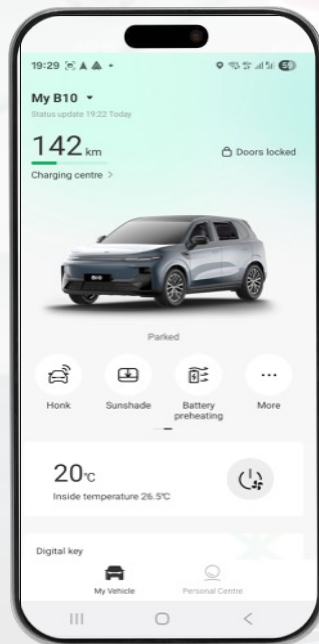

DRIVER DROWSINESS AND ATTENTION WARNING (DDAW)

Detects driver fatigue and distraction.

ADVANCED DRIVER DISTRACTION WARNING (ADDW)

Warns if the driver is distracted.

TRAFFIC JAM ASSIST (TJA)

Automatically moves the car forward in traffic jams.

APP

With the Leapmotor App, you can stay connected to your vehicle anytime, anywhere. It's your digital companion, giving you full control over essential functions and useful insights – all from your smartphone. Discover everything the app can do to make your driving experience smoother, safer, and more enjoyable.