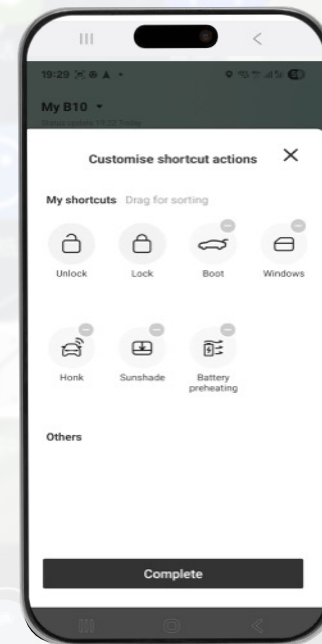

REAR CROSS TRAFFIC BRAKING (RCTB)

Brakes when reversing if danger detected.

INTELLIGENT SPEED ASSIST (ISA)

Helps identify speed limits.

REAR CROSS TRAFFIC ALERT (RCTA)

Alerts to traffic crossing when reversing.

DRIVER DROWSINESS AND ATTENTION WARNING (DDAW)

Detects driver fatigue and distraction.

ADVANCED DRIVER DISTRACTION WARNING (ADDW)

Warns if the driver is distracted.

TRAFFIC JAM ASSIST (TJA)

Automatically moves the car forward in traffic jams.

APP

With the Leapmotor App, you can stay connected to your vehicle anytime, anywhere. It's your digital companion, giving you full control over essential functions and useful insights – all from your smartphone. Discover everything the app can do to make your driving experience smoother, safer, and more enjoyable.