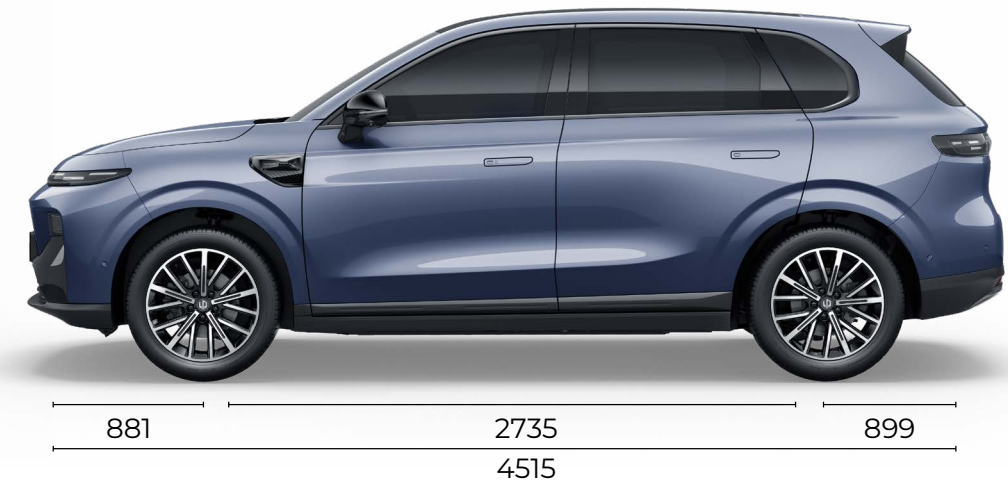

DIMENSIONS (mm)

MODULAR BOOT, MODERNISED SPACE

- 430L capacity
- Up to 1700L with rear seats folded