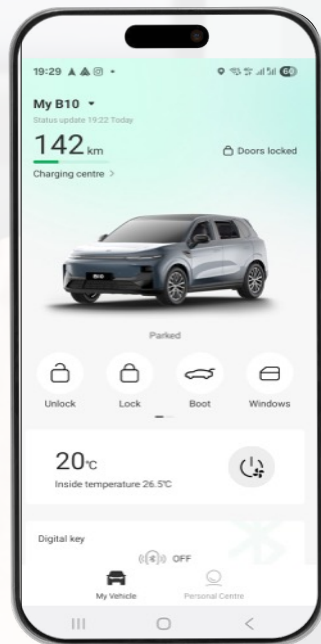

DRIVER DROWSINESS AND ATTENTION WARNING (DDAW)

Detects driver fatigue and distraction.

ADVANCED DRIVER DISTRACTION WARNING (ADDW)

Warns if the driver is distracted.

TRAFFIC JAM ASSIST (TJA)

Automatically moves the car forward in traffic jams.

APP

With the Leapmotor App, you can stay connected to your vehicle anytime, anywhere. It's your digital companion, giving you full control over essential functions and useful insights – all from your smartphone. Discover everything the app can do to make your driving experience smoother, safer, and more enjoyable.